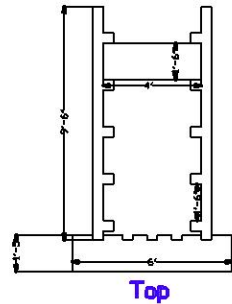

# “Ante-Chamber” of the “King's Chamber” of the Great Pyramid

All Measurements are estimated

“This is a drawing/sketch of what is commonly called the “Ante-Chamber” of the “King's Chamber” of the Great Pyramid. The Ante-chamber is probably the single most important and most revealing space/room in the entire pyramid structure. The “Ante-Chamber” is in the geographic center of the structure. The “Ante-Chamber” is of pink granite construction and is directly over the “sub-terranean” chamber and pits under the structure. See from our other drawings at [www.SolomonSeries.com](#) and in our book series.